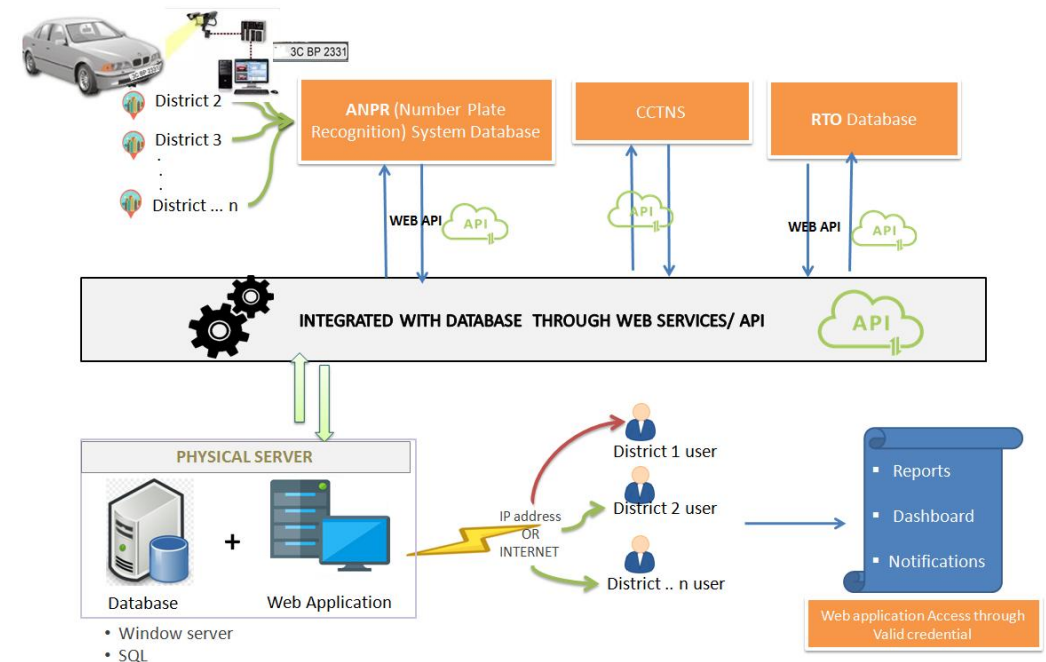

# VEHICLE DETECTION SOLUTIONS

# VEHICLE DETECTION SOLUTION

Solution is used as assistance support for the enforcement of the law and also for ensuring the road safety by providing the real-time transport flow. System interacts with databases and converted into decision making outcome to reduces crime rates, improve tracking and monitoring.

System design and developed through integration with ANPR camera, CCTNS, DAIL 100 and Transport Database.

## **TRAFFIC & VIOLENCE CONTROL :**

Through live vehicle movement on Google maps and traffic load on roads & signal detection system it allows one to have a control view on road activities.