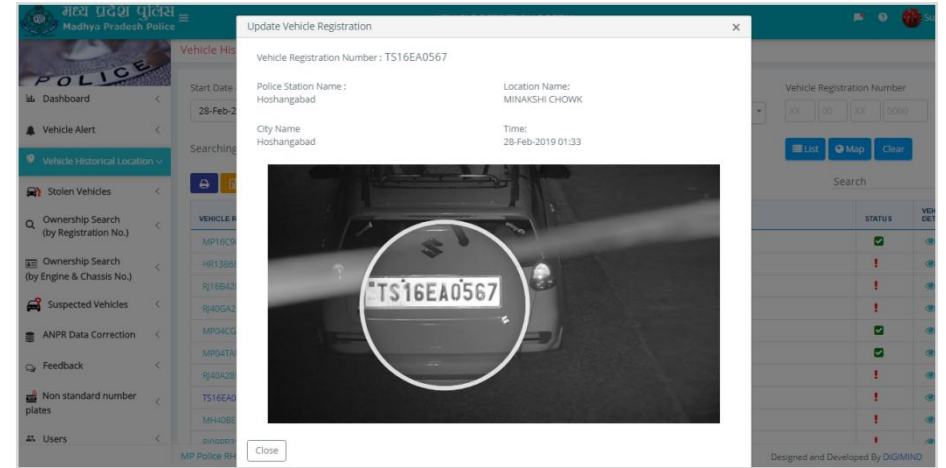

Impossible space time

From 01-Jan-2019
To 07-Jan-2019

MP04MN1118 Unknown
11 MILE BHOJPUR TURNING MISROD Bhopal
Police Station : Misrod
13-Dec-2018 17:31

MP04MN1118 Unknown
Indore road Toll Plaza Ujjain
Police Station : Nanakheda
13-Dec-2018 17:30

Not Found in MPTransport Impossible Space Time

Magnify Number plate

Stolen Vehicle List

Start Date: 20-Feb-2019 End Date: 28-Feb-2019 Search

SR NO.	VEHICLE REG NO.	FIR CITY	SEEN CITY	SMS RECIPIENT	MESSAGE	SEND SMS	VEHICLE DETAILS
1	MP04MN5270	BHOPAL	Sagar	9425644271(PS-Sagar) 7049116778(PS-Sagar) 7587600051(DPCR-Sagar) 7587621984(SP-Sagar) 9479997611(DPCR-Sagar) 7049117499(SP-Sagar) 7587621886(DPCR-Sagar) 9479997611(DPCR-Sagar)	Stolen/Lost Vehicle MP04MN5270 registered on FIR No. 0763/2018 on dated 10 Sep 2018 under Police station TT NAGAR, Dist. BHOPAL has been seen plying on dated 27 Feb 2019 at 20:05 by camera located at GANDHI TIRAHA under police station Bina, Dist. Sagar.	✉	👁
2	MP04NV0165	BHOPAL	Sagar	7587621971(PS-Sagar) 7049116718(PS-Sagar) 7587600051(DPCR-Sagar) 7587621984(SP-Sagar) 9479997611(DPCR-Sagar) 7049117499(SP-Sagar) 7587621886(DPCR-Sagar) 9479997611(DPCR-Sagar)	Stolen/Lost Vehicle MP04NV0165 registered on FIR No. 0838/2011 on dated 01 Nov 2011 under Police station JAHANGIRABAD, Dist. BHOPAL has been seen plying on dated 27 Feb 2019 at 19:48 by camera located at BAHERIA TIGADDA under police station Baheria, Dist. Sagar.	✉	👁

Vehicle Alerts