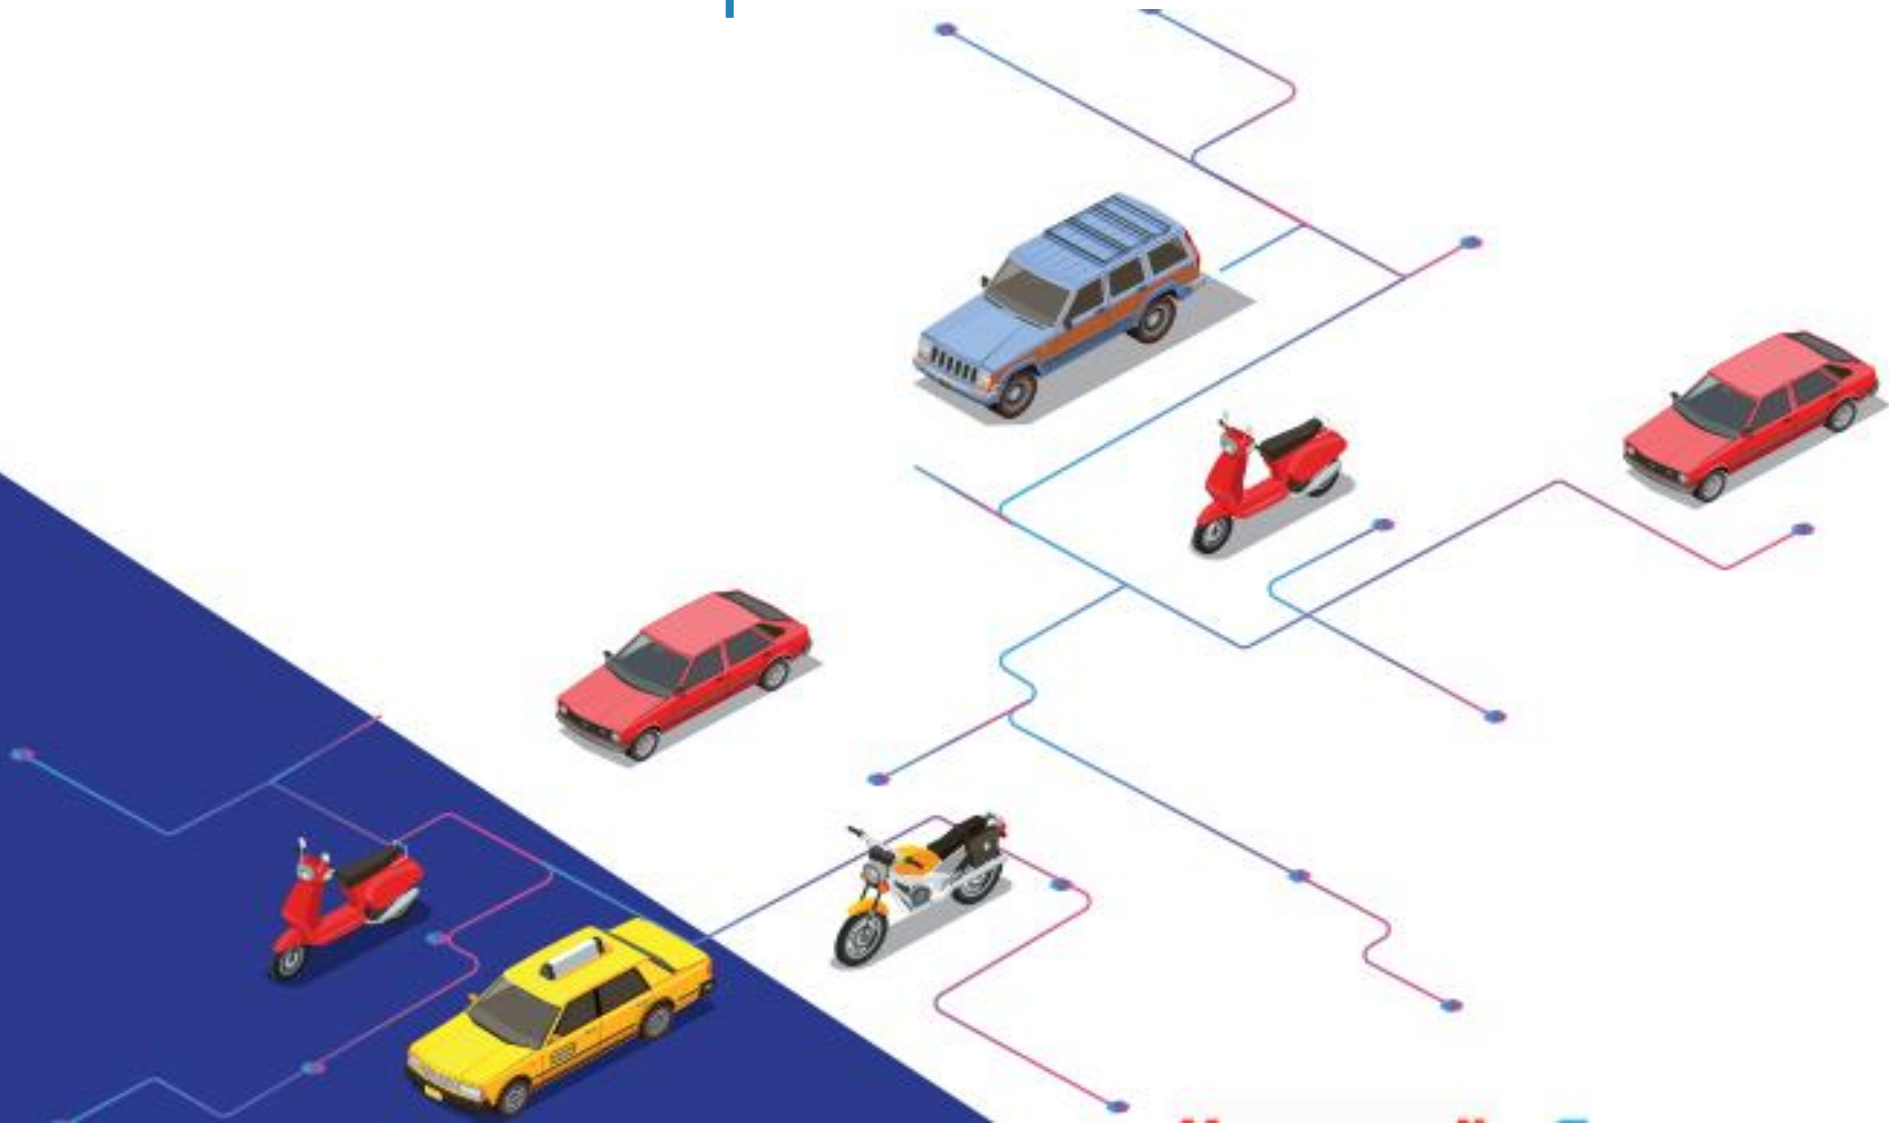

# VEHICLE DETECTION SOLUTIONS

# VEHICLE DETECTION SOLUTION

Solution is used as assistance support for the enforcement of the law and also for ensuring the road safety by providing the real-time transport flow. System interacts with databases and converted into decision making outcome to reduces crime rates, improve tracking and monitoring.

# FEATURES- VEHICLE DETECTION SOLUTION

- *Vehicle Historical Location*
- *Vehicles Alerts and alarms*
- *Create SOP to generation for desired out come*
- *Immediate notification to nearest station through SMS, mail*
- *Track victims location history logs in Google map*
- *Live vehicle Movements on Graph*
- *Calculate Traffic load*
- *Inter Connectivity entire State*
- *Impossible Space time*
- *Identify Non standard number plate format vehicle*
- *On single click Challan generation*
- *Search a vehicle by multiple by Date/time/Location/color*
- *Web and Mobile based accessibility*
- *Abnormality reports like duplicate vehicle on running on road, suspected vehicles many mores.....*

## **TRAFFIC & VIOLENCE CONTROL :**

Through live vehicle movement on Google maps and traffic load on roads & signal detection system it allows one to have a control view on road activities.